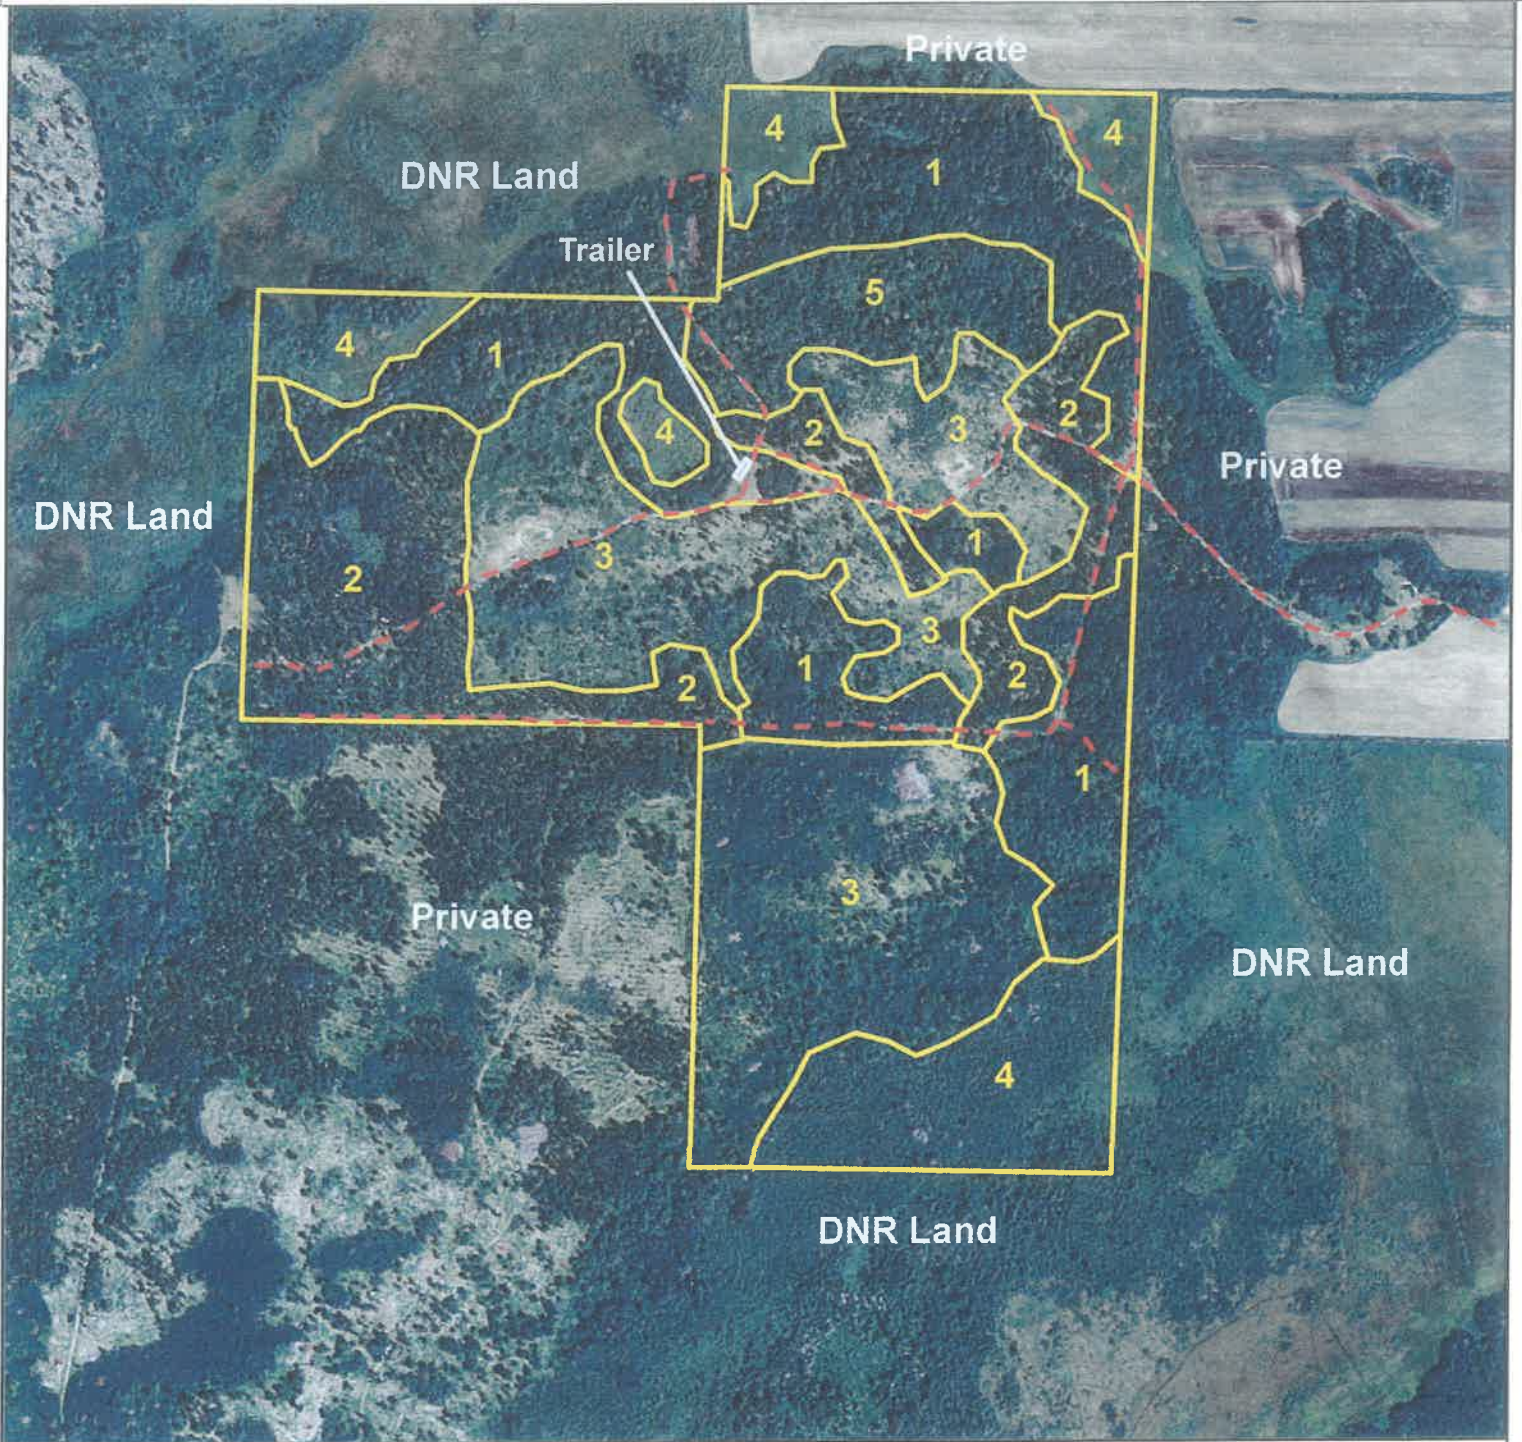

Baxter Property
 Forest Stewardship Plan
 Meadow 25, 26 and 36
 2010 FSA Aerial Photo

Covertypes:	Acres:
1 - Aspen	37
2 - Jack Pine	26
3 - Jack Pine Cutover	48
4 - Lowland Grass/Brush	21
5 - Oak	8

--- Trails (approximate)

Wadena SWCD
 4 Alfred St NE
 Wadena, MN 56482
 218-637-3195 ext 4