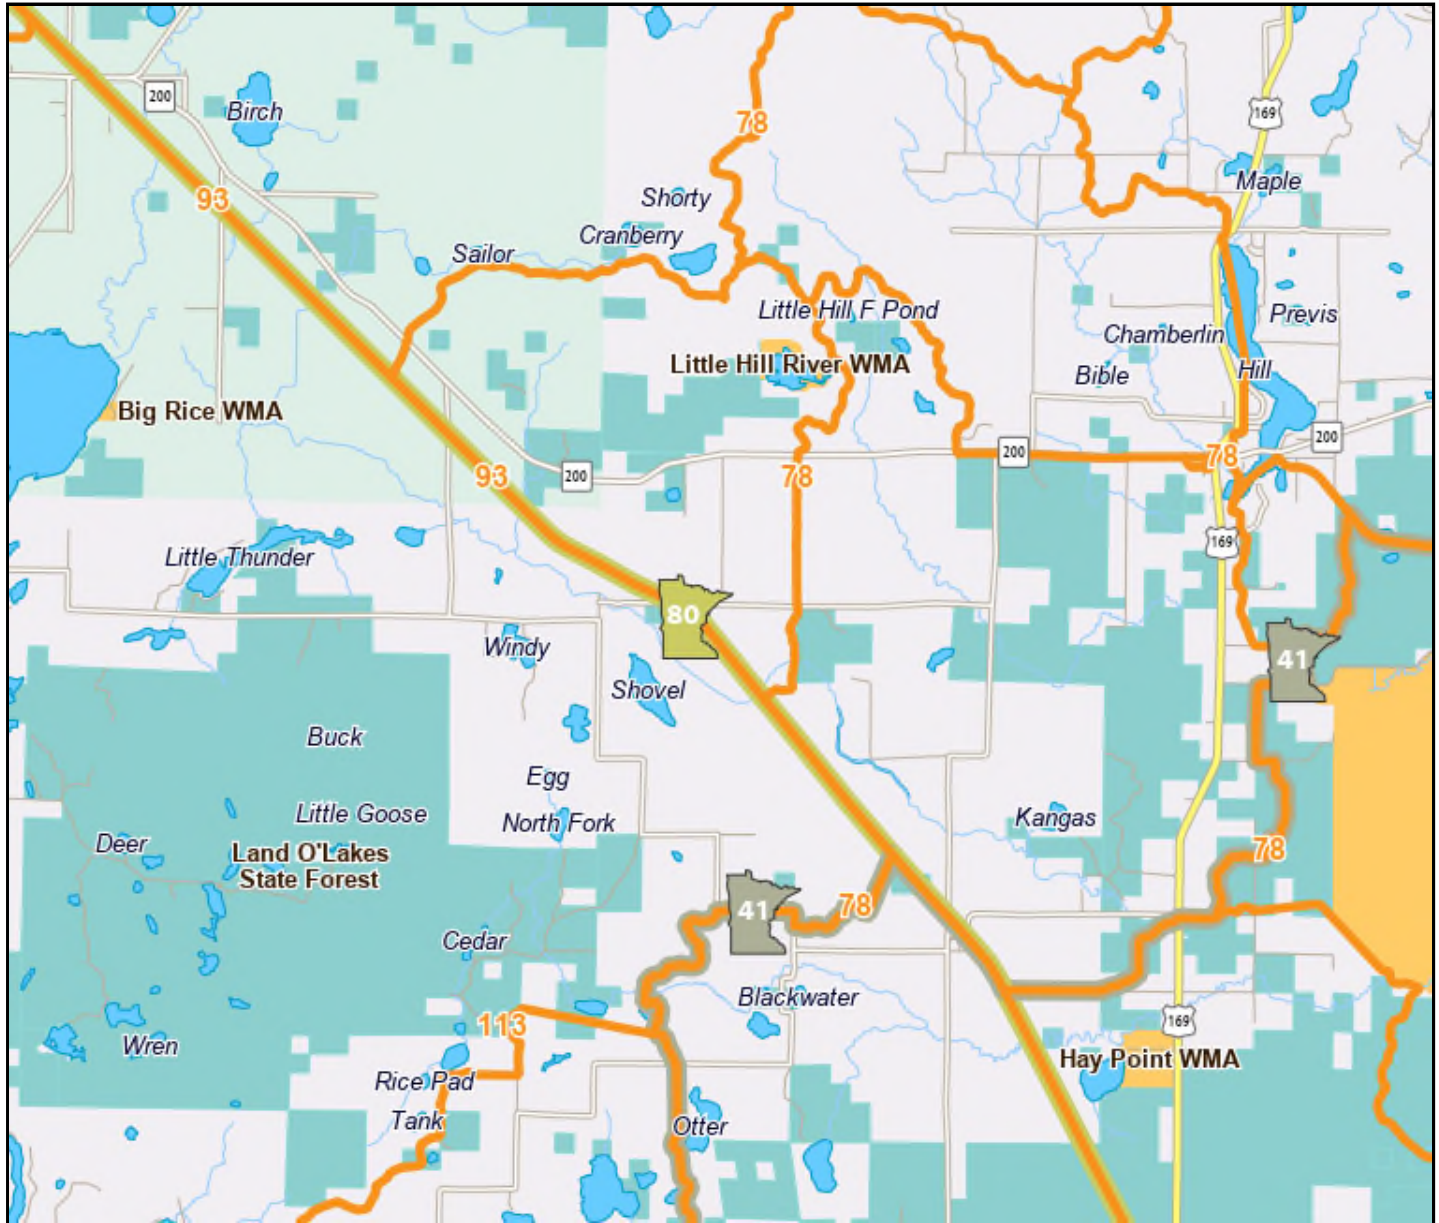

Interactive Snowmobile Trails

-  Snowmobile Trail
-  MnUSA Corridor (EW)
-  MnUSA Corridor (NS)

Map Parameters (UTM Zone 15, NAD83)
 minx: 428588.855906 maxx: 458526.311298
 miny: 5187742.244019 maxy: 5213340.937760

Stud Restrictions: *This map does not highlight trails with stud restrictions. A snowmobile with studs (metal traction devices) may not operate on a paved public trail unless exempted by the state or local unit of government that operates that trail. On some sections of the affected paved trails, alternate routes open to all snowmobiles have been provided. For the most up-to-date information, call the local trail contact. For more information on state trails with restrictions go to <http://www.mndnr.gov/snowmobiling/pavedtrails.html>.*