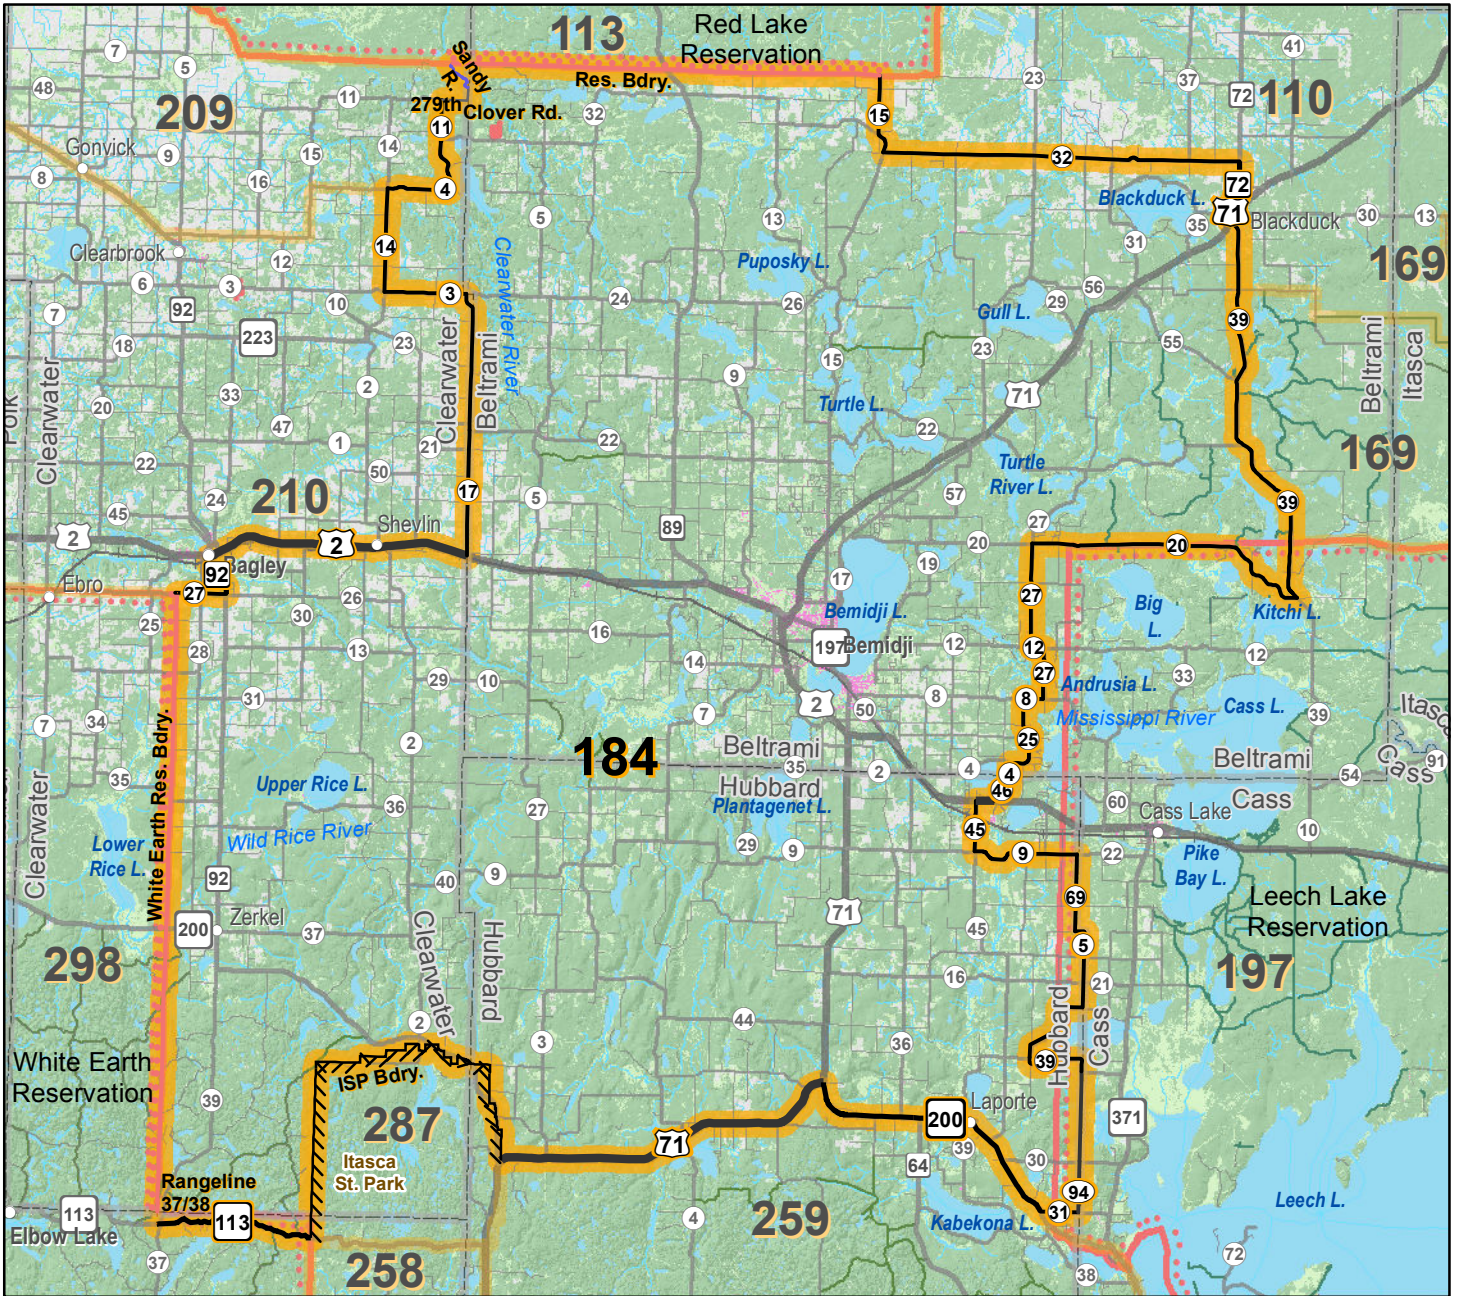

Deer Permit Area 184 Land Cover

The State of Minnesota and the Minnesota Department of Natural Resources makes no representations or warranties expressed or implied, with respect to the use of maps or geographic data provided here with regardless of its format or the means of its transmission. There is no guarantee or representation to the user as to the accuracy, currency, suitability, or reliability of this data for any purpose. The user accepts the data as is. The State of Minnesota assumes no responsibility for loss or damage incurred as a result of any user reliance on this data. All maps and other material provided herein are protected by copyright.