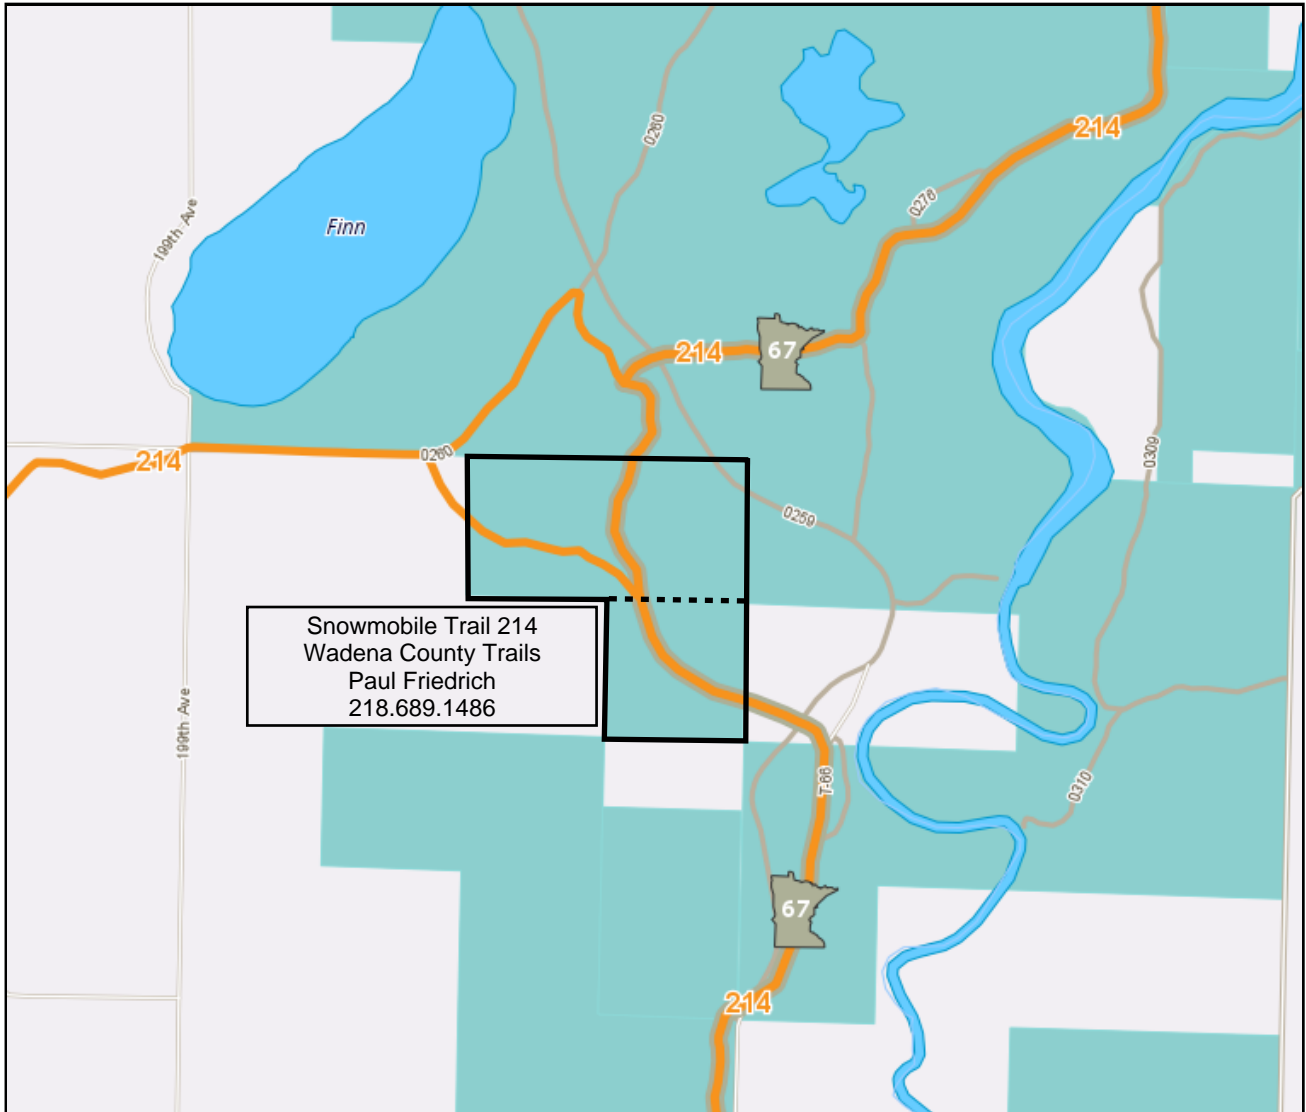

Interactive Snowmobile Trails

-  Snowmobile Trail
-  MnUSA Corridor (EW)
-  MnUSA Corridor (NS)

Map Parameters (UTM Zone 15, NAD83)
 minx: 350195.008229 maxx: 353983.521843
 miny: 5176947.713677 maxy: 5180187.167347

Stud Restrictions: *This map does not highlight trails with stud restrictions. A snowmobile with studs (metal traction devices) may not operate on a paved public trail unless exempted by the state or local unit of government that operates that trail. On some sections of the affected paved trails, alternate routes open to all snowmobiles have been provided. For the most up-to-date information, call the local trail contact. For more information on state trails with restrictions go to <http://www.mndnr.gov/snowmobiling/pavedtrails.html>.*